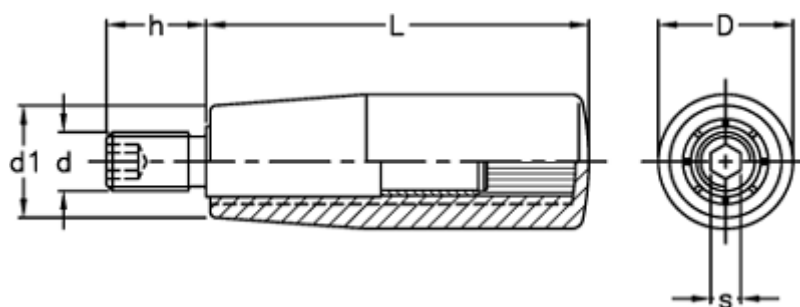

Data Sheet

Article number: 2304024921

Description: E+G Revolving handle
I.601/40+x-M6

Measures

D	=	18
d1	=	15
d 6g	=	M6
h	=	13
L	=	40
s	=	3